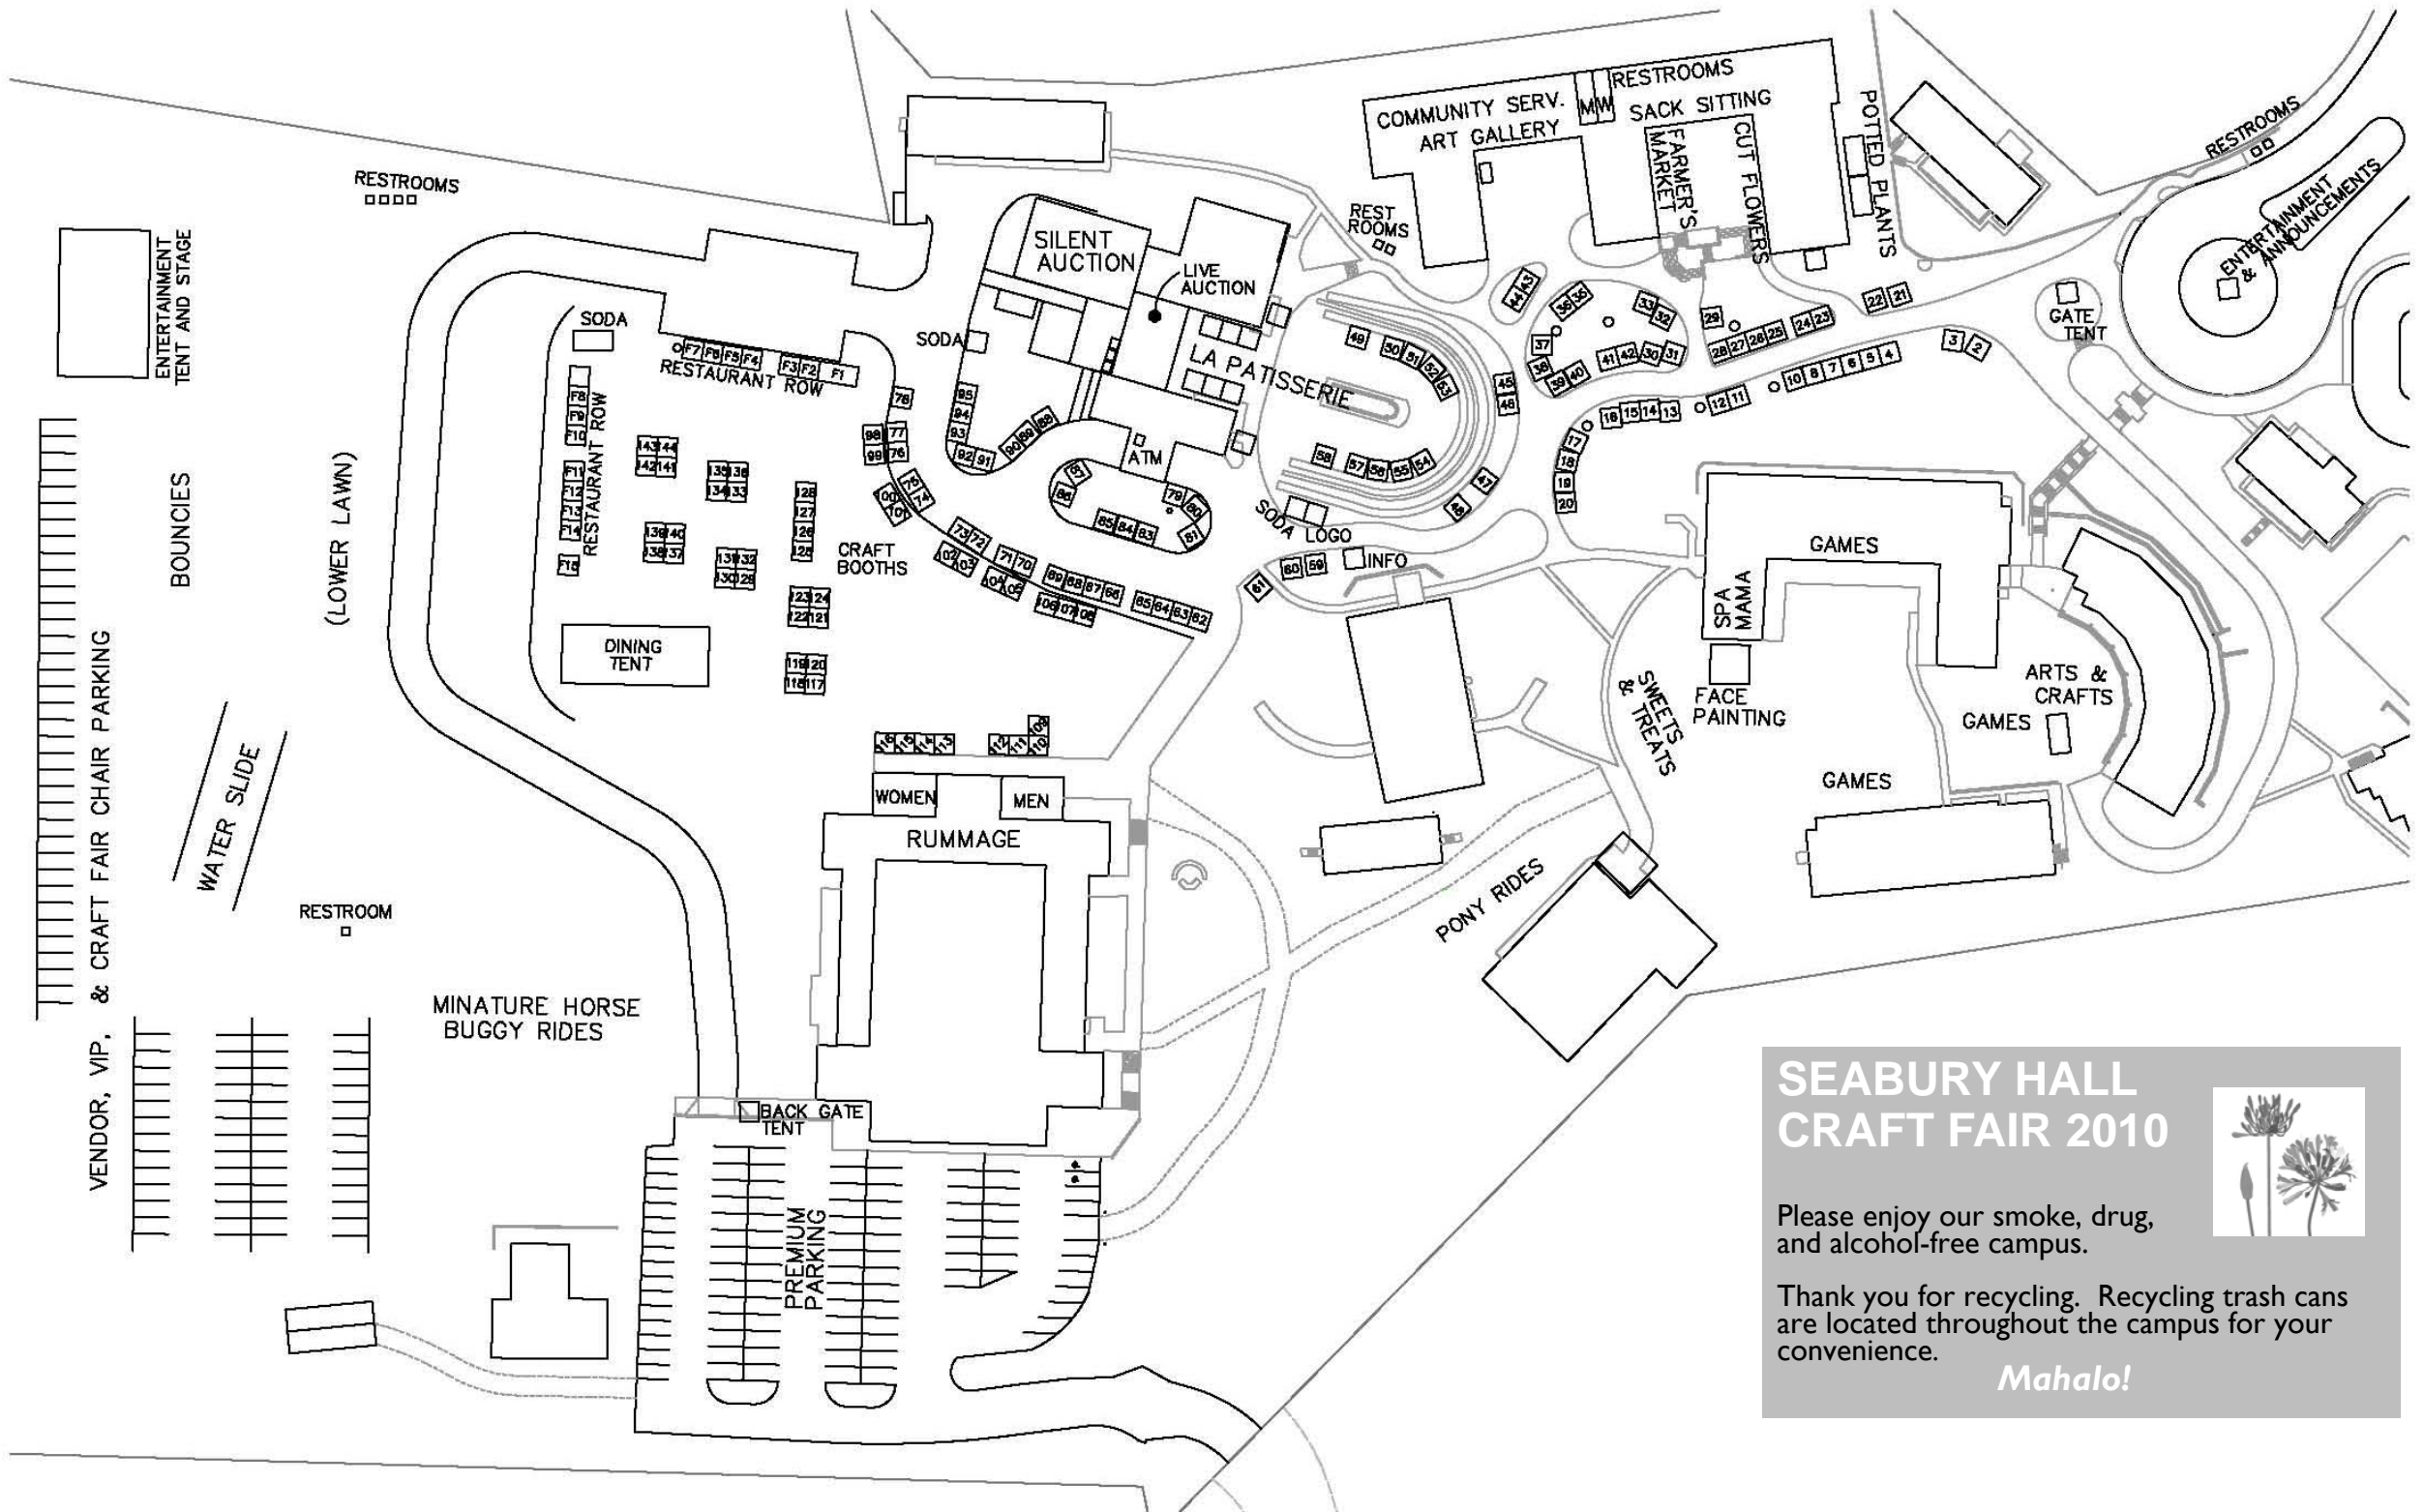

SEABURY HALL CRAFT FAIR 2010

Please enjoy our smoke, drug,
and alcohol-free campus.

Thank you for recycling. Recycling trash cans
are located throughout the campus for your
convenience.

Mahalo!